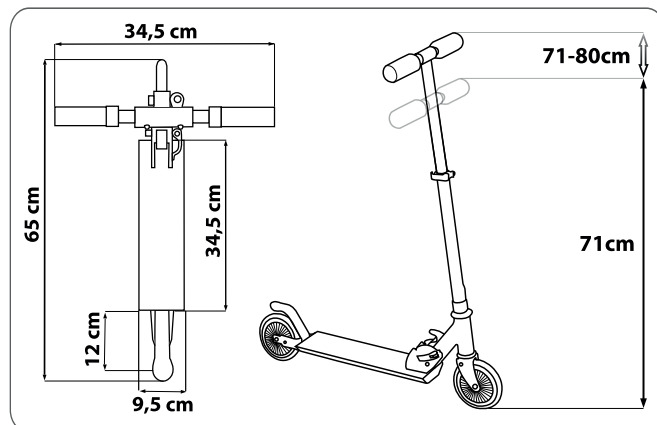

TECHNICAL DETAILS

120 MM, POLYURETHANE WHEELS

BOX 6 PCS

2,1 KG WEIGHT

50 KG

ABEC 7 BEARINGS