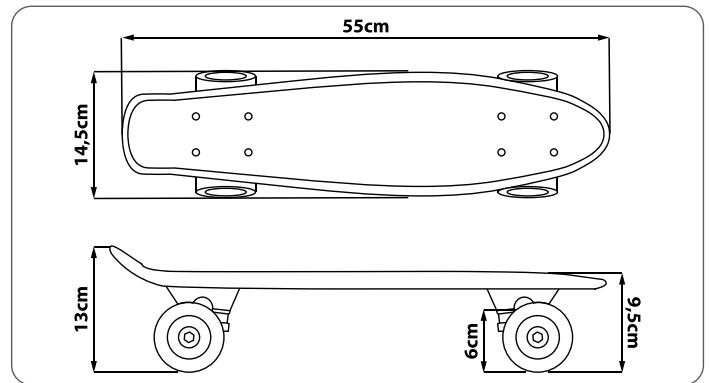

art.no.
59261
size 17"

art.no.
59260
size 17"

MINI SKATEBOARDS 17"

TECHNICAL DETAILS

-  ABEC 5 STEEL BEARINGS
-  NON-SLIP AND DURABLE DECK
-  PVC 50 X 36 MM WHEELS
-  BUSHINGS : POLYPROPYLENE (PP)
-  BOX 6 PCS
-  20 KG
-  PP TRUCKS

PENNYBOARDS

22" & 27"

art.no. size 22"
59396

art.no. size 27"
59549

in-mold
printing

aluminium
trucks

PU wheels

PENNYBOARDS 22"