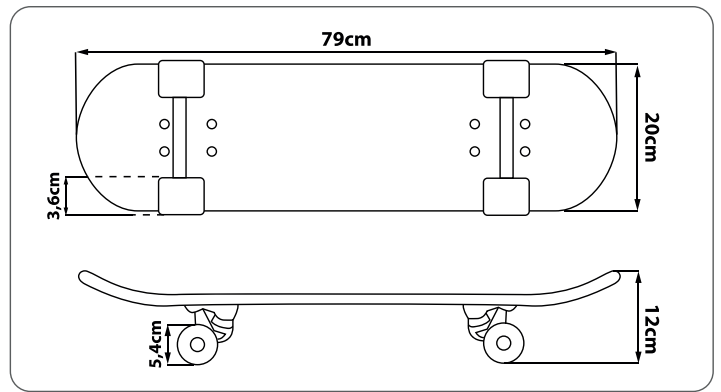

WOODEN SKATEBOARDS 31"

Modern version of the classic skateboard made of 9-layer maple wood, equipped with PU printed wheels, ABEC-7 steel bearings, aluminium trucks and PU bushings what makes the ride more smooth and exciting!

art.no.
59402

printed griptape

transfer printing