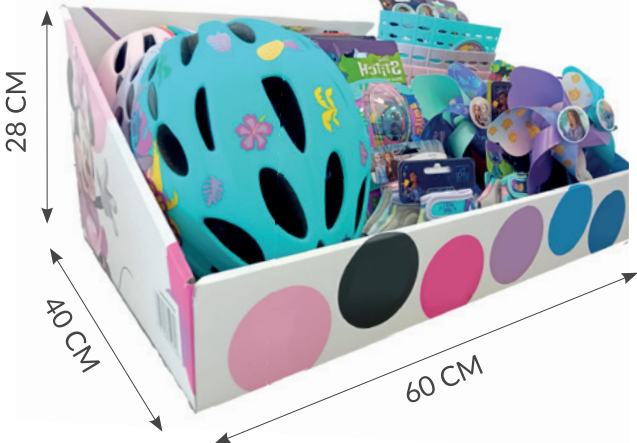

STORE PRESENTATION