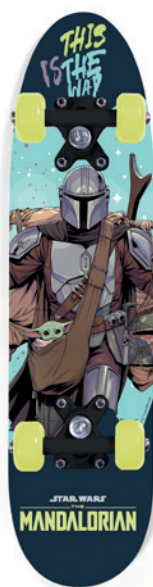

art.no.
34043

art.no.
34042

art.no.
9941

art.no.
59263

art.no.
9934

art.no.
59271

WOODEN SKATEBOARDS 31"

Modern version of the classic skateboard made of 9-layer maple wood, equipped with PU printed wheels, ABEC-7 steel bearings, aluminium trucks and PU bushings what makes the ride more smooth and exciting!