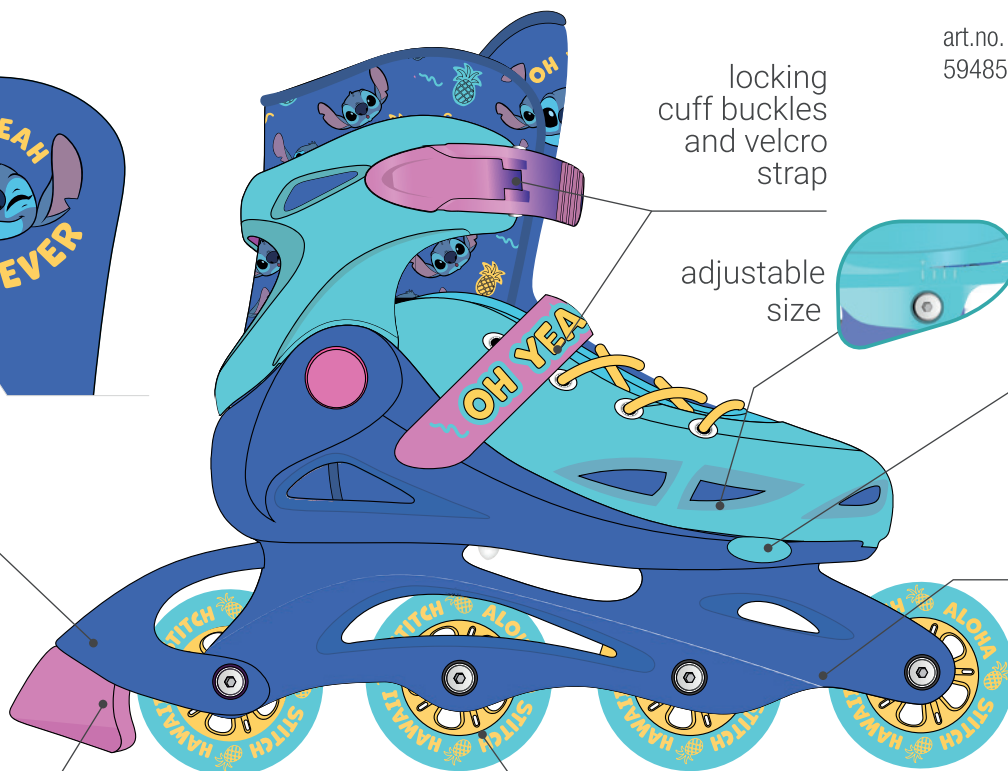

INLINE SKATES HARD BOOT

Disney
Stitch

art.no.
59485

locking
cuff buckles
and velcro
strap

adjustable
size

size adjusting
button

608ZB
bearings

PP frame

brake

PU
printed wheels