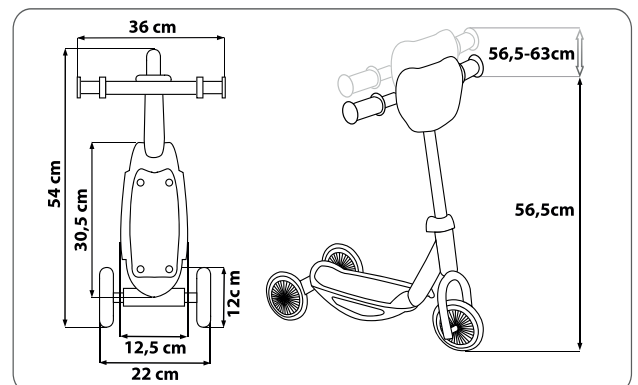

art.no.
34015

MARVEL
SPIDER-MAN

art.no.
59973

art.no.
59963

MARVEL
**SPIDEY
AMAZING FRIENDS**

art.no.
59962

Scooter is designed for the youngest children starting to ride outdoors. Two wheels located on the back of the scooter ensure safety and better control while riding. Non slip deck and adjustable handlebar will allow your child to use the scooter comfortably.