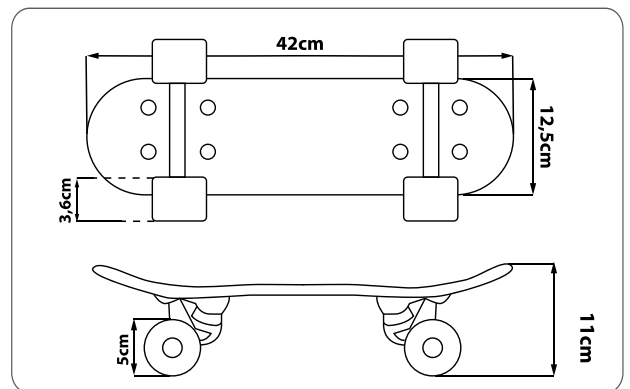

art.no.
59261
size 17"

art.no.
59260
size 17"

MINI SKATEBOARDS 17"

TECHNICAL DETAILS

-  ABEC 5 STEEL BEARINGS
-  NON-SLIP AND DURABLE DECK
-  PVC 50 X 36 MM WHEELS
-  BUSHINGS : POLYPROPYLENE (PP)
-  BOX 6 PCS
-  20 KG
-  PP TRUCKS