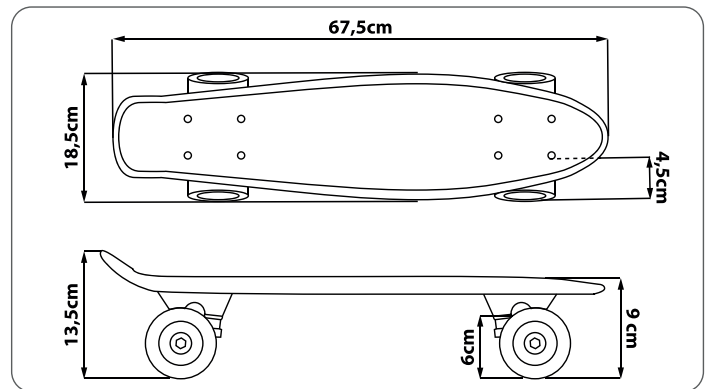

PENNYBOARDS 27"

Penny board is currently one of the most popular model among skateboards. It is perfect to use on pavements, squares and urban alleys. The wide and soft polyurethane wheels suppress vibration ensuring comfort, high quality ABEC-7 steel bearings guarantee smoothness and speed while riding. It is made of durable plastic with non slip deck and in-mold printing on the top.

TECHNICAL DETAILS 22"

- ABEC 7 STEEL BEARINGS
- PU 60 X 45 MM WHEELS
- BOX 4 PCS
- DURABLE ALUMINUM TRUCKS
- NON-SLIP AND DURABLE DECK
- BUSHINGS : POLYETHYLENE (PE)
- 50 KG

TECHNICAL DETAILS 27"

- ABEC 7 STEEL BEARINGS
- PU 60 X 45 MM WHEELS
- BOX 4 PCS
- DURABLE ALUMINUM TRUCKS
- NON-SLIP AND DURABLE DECK
- BUSHINGS : POLYETHYLENE (PE)
- 100 KG