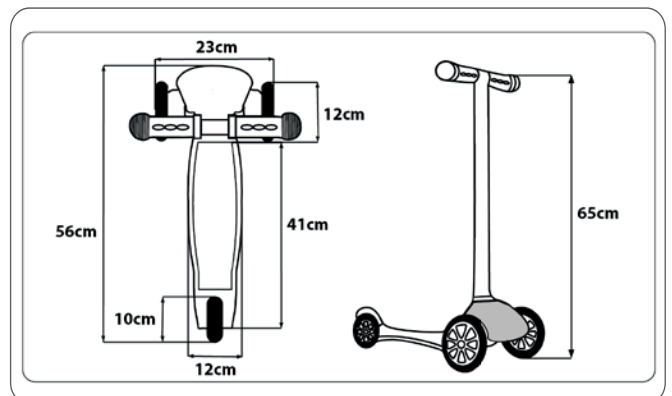

art.no.
59548

MARVEL
SPIDER-MAN