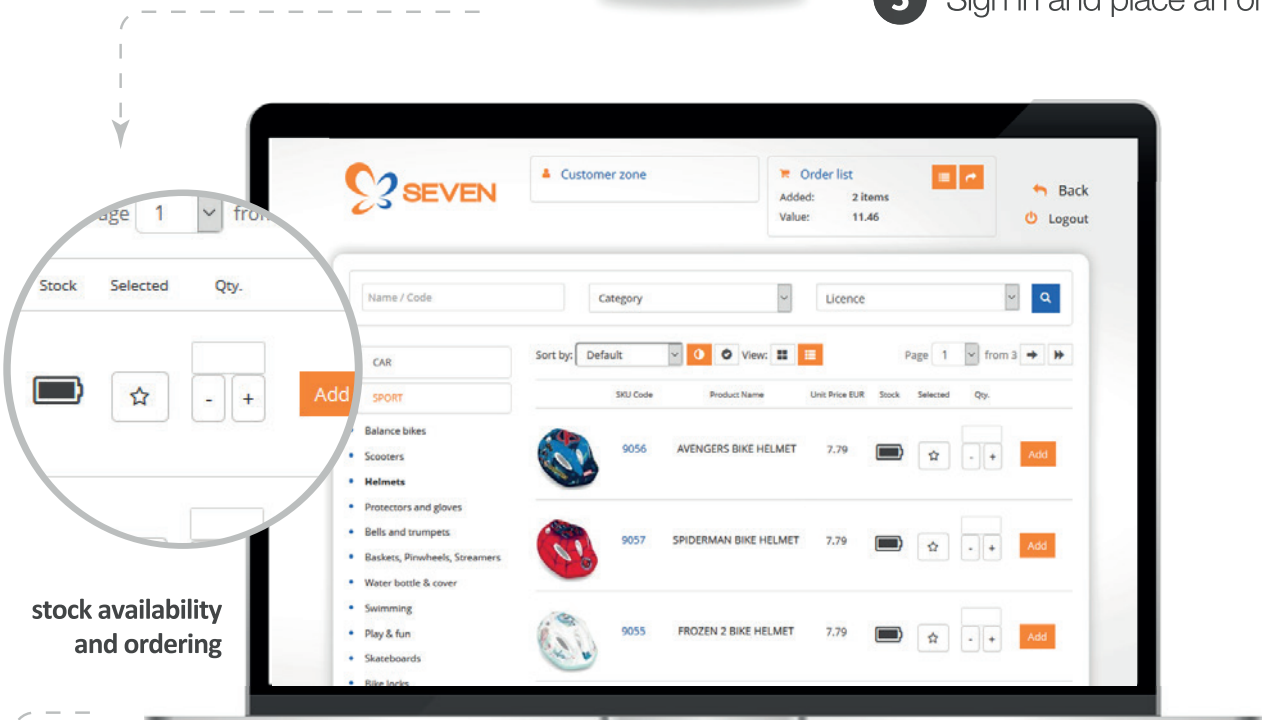

SIGN UP

1. 1 Fill in registration form
2. 2 Check confirmation e-mail
3. 3 Sign in and place an order