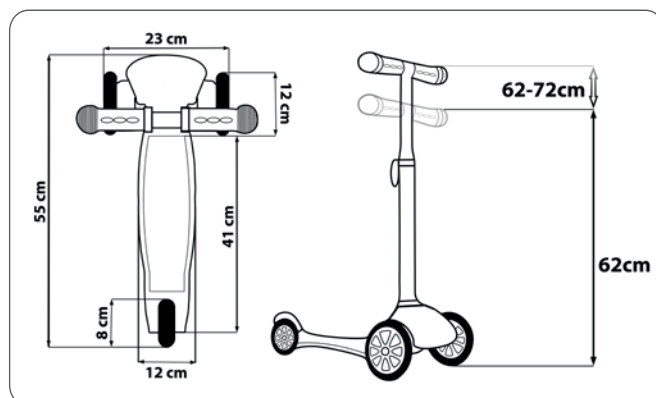

TECHNICAL DETAILS

 120 MM, PVC WHEELS

 ABEC 5 BEARINGS

 1,9 KG WEIGHT

 BOX 6 PCS

 50 KG

THREE WHEELS BALANCE SCOOTERS

Disney
Stitch

Disney
Minnie Mouse

art.no.
59998

Disney
WISH

art.no.
59363

art.no.
9948

art.no.
59997

art.no.
9914

The scooter is designed for learning riding for the youngest children. Lightness of the structure will help develop balance and ensure great and safe fun on the fresh air. The scooter has non-slip handlebar handles, a wide deck, and rear foot brake.