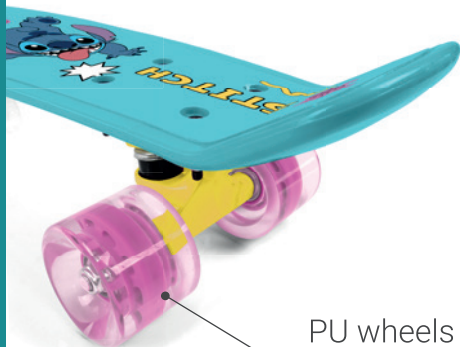

art.no.
59261
size 17"

art.no.
59260
size 17"

MINI SKATEBOARDS 17"

TECHNICAL DETAILS

-  ABEC 5 STEEL BEARINGS
-  NON-SLIP AND DURABLE DECK
-  PVC 50 X 36 MM WHEELS
-  BUSHINGS : POLYPROPYLENE (PP)
-  BOX 6 PCS
-  20 KG
-  PP TRUCKS

PENNYBOARDS

22" & 27"

art.no. size 22"
59396

art.no. size 27"
59549

in-mold
printing

aluminium
trucks

PU wheels

PENNYBOARDS 22"

PENNYBOARDS 27"

Penny board is currently one of the most popular model among skateboards. It is perfect to use on pavements, squares and urban alleys. The wide and soft polyurethane wheels suppress vibration ensuring comfort, high quality ABEC-7 steel bearings guarantee smoothness and speed while riding. It is made of durable plastic with non slip deck and in-mold printing on the top.