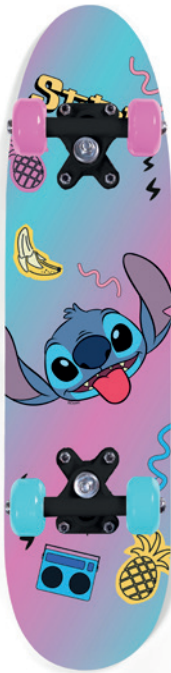

PENNYBOARDS 27"

Penny board is currently one of the most popular model among skateboards. It is perfect to use on pavements, squares and urban alleys. The wide and soft polyurethane wheels suppress vibration ensuring comfort, high quality ABEC-7 steel bearings guarantee smoothness and speed while riding. It is made of durable plastic with non slip deck and in-mold printing on the top.

MARVEL
AVENGERS

art.no. size 22"
9937

MARVEL
COMICS

art.no. size 22"
59956
art.no. size 27"
59550

MARVEL
SPIDERMAN

art.no. size 22"
9939

MARVEL
SPIDERMAN

art.no. size 22"
59967

MARVEL
SPIDERMAN

art.no. size 27"
59968

VENOM

art.no. size 27"
59966

STAR WARS

art.no. size 22"
9932
art.no. size 27"
59551

STAR WARS
THE
MANDALORIAN

art.no. size 22"
59961
art.no. size 27"
59553

WOODEN SKATEBOARDS 24"

Disney
Stitch

art.no.
59350

printed
griptape

art.no.
59262

Disney
Minnie Mouse

art.no.
9935

Disney
Minnie Mouse