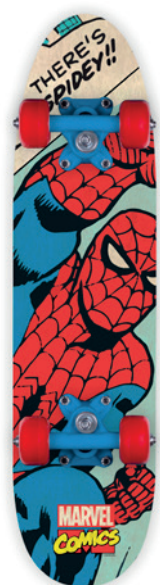

WOODEN SKATEBOARDS 24"

Disney
Stitch

art.no.
59350

printed
griptape

art.no.
59262

Disney
Minnie Mouse

art.no.
9935

Disney
Minnie Mouse

modern
desing

art.no.
59364

Disney
WISH

art.no.
9955

From the Movie
Disney
FROZEN

TECHNICAL DETAILS

-  608 Z STEEL BEARINGS
-  PVC 50 X 30 MM, 95 A
-  PP TRUCKS
-  NON-SLIP AND DURABLE DECK
-  BUSHINGS : PVC
-  50 KG
-  BOX 4 PCS

art.no.
34043

art.no.
34042

art.no.
9941

art.no.
59263

art.no.
9934

art.no.
59271

WOODEN SKATEBOARDS 31"

Modern version of the classic skateboard made of 9-layer maple wood, equipped with PU printed wheels, ABEC-7 steel bearings, aluminium trucks and PU bushings what makes the ride more smooth and exciting!